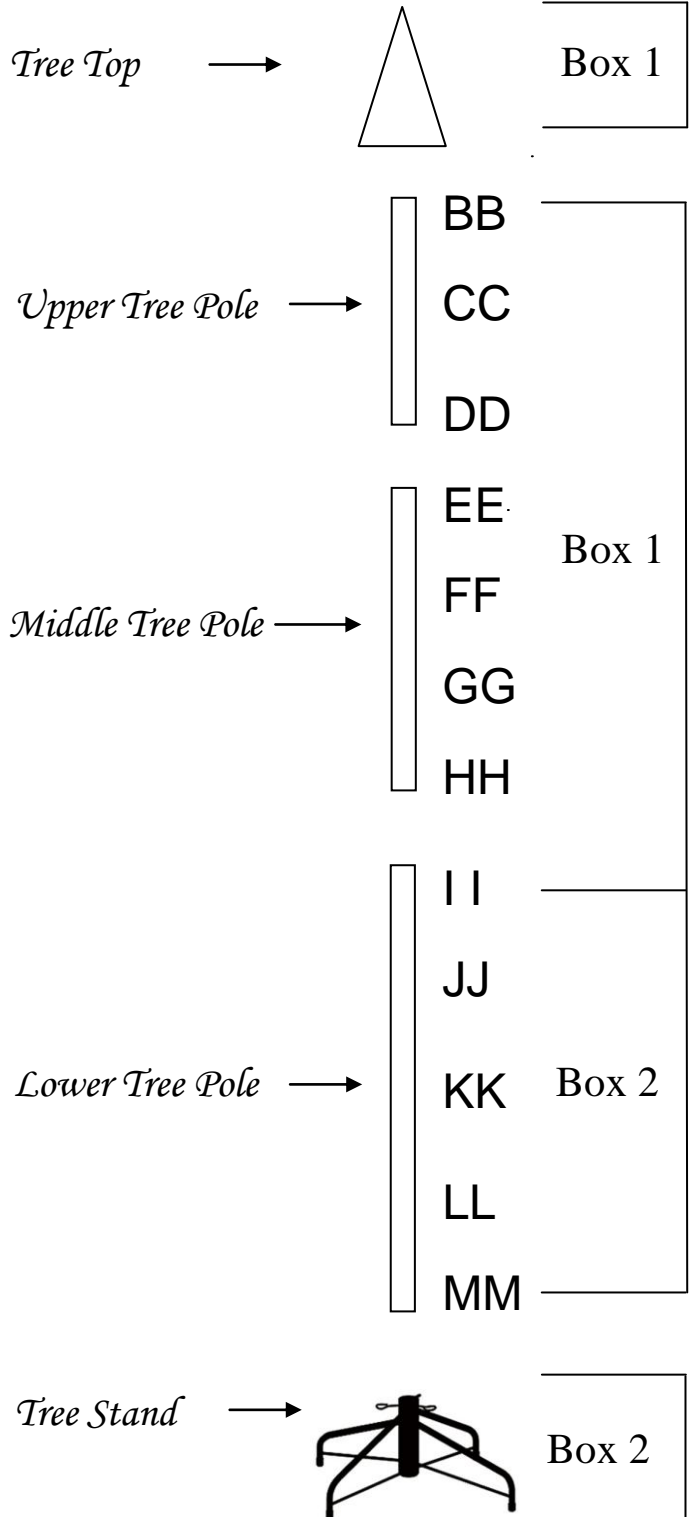

36157

7.5 FEET (225cm) VIENNA HOOK TREE

TOTAL 2 INNER BOXES

Box 1

- 1 - *Tree Top*
- 6 - **BB** *Branches*
- 6 - **CC** *Branches*
- 6 - **DD** *Branches*
- 6 - **EE** *Branches*
- 6 - **FF** *Branches*
- 6 - **GG** *Branches*
- 6 - **HH** *Branches*
- 3 - **II** *Branches*

Box 2

- 3 - **II** *Branches*
- 6 - **JJ** *Branches*
- 6 - **KK** *Branches*
- 6 - **LL** *Branches*
- 6 - **MM** *Branches*
- 3 - *Tree Poles*
- 1 - *Tree Stand*

TREE CONSTRUCTION SKETCH

This tree can be converted to an alternative

5.5 FEET (165cm) VIENNA HOOK TREE

TREE PARTS REQUIRED

- 1 - *Tree Top*
- 6 - **BB** *Branches*
- 6 - **CC** *Branches*
- 6 - **DD** *Branches*
- 6 - **EE** *Branches*
- 6 - **FF** *Branches*
- 6 - **GG** *Branches*
- 6 - **HH** *Branches*
- 6 - **II** *Branches*
- 2 - *Tree Poles*
- 1 - *Tree Stand*

TREE CONSTRUCTION SKETCH