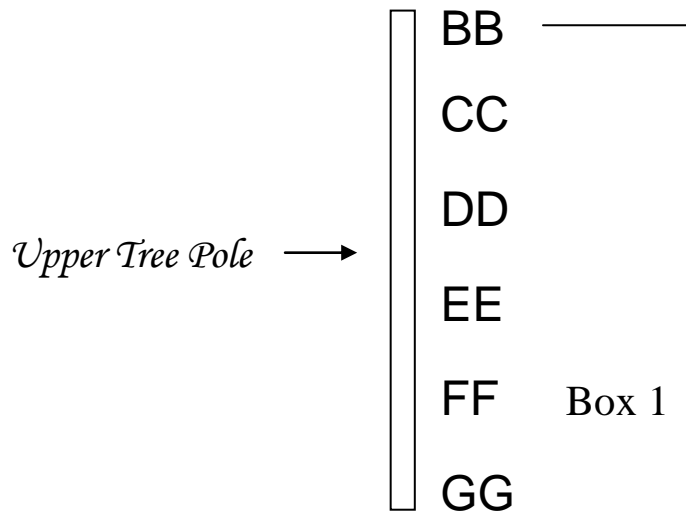

38080

8 FEET (240cm) COLORADO HOOK TREE

TOTAL 2 INNER BOXES

Box 1

- 1 - *Tree Top*
- 3 - *Tree Poles*
- 6 - **BB** *Branches*
- 6 - **CC** *Branches*
- 6 - **DD** *Branches*
- 6 - **EE** *Branches*
- 6 - **FF** *Branches*
- 6 - **GG** *Branches*
- 6 - **HH** *Branches*
- 6 - **II** *Branches*
- 3 - **JJ** *Branches*

Box 2

- 3 - **JJ** *Branches*
- 6 - **KK** *Branches*
- 6 - **LL** *Branches*
- 6 - **MM** *Branches*
- 6 - **NN** *Branches*
- 1 - *Tree Stand*

TREE CONSTRUCTION SKETCH

This tree can be converted to an alternative

6.5 FEET (195cm) COLORADO HOOK TREE

TREE PARTS REQUIRED

- 1 - *Tree Top*
- 2 - *Tree Poles*
- 6 - **BB** *Branches*
- 6 - **CC** *Branches*
- 6 - **DD** *Branches*
- 6 - **EE** *Branches*
- 6 - **FF** *Branches*
- 6 - **GG** *Branches*
- 6 - **HH** *Branches*
- 6 - **II** *Branches*
- 6 - **JJ** *Branches*
- 1 - *Tree Stand*