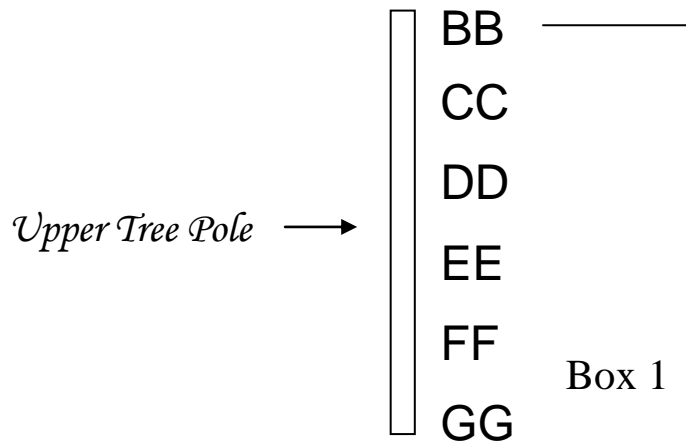

37779

9 FEET (270cm) FROSTED SILVER HOOK TREE

TOTAL 2 INNER BOXES

Box 1

- 1 - *Tree Top*
- 6 - **BB** *Branches*
- 6 - **CC** *Branches*
- 6 - **DD** *Branches*
- 6 - **EE** *Branches*
- 6 - **FF** *Branches*
- 6 - **GG** *Branches*
- 6 - **HH** *Branches*
- 6 - **II** *Branches*
- 6 - **JJ** *Branches*
- 3 - **KK** *Branches*

Box 2

- 3 - **KK** *Branches*
- 6 - **LL** *Branches*
- 6 - **MM** *Branches*
- 6 - **NN** *Branches*
- 6 - **OO** *Branches*
- 6 - **PP** *Branches*
- 3 - *Tree Poles*
- 1 - *Tree Stand*

TREE CONSTRUCTION SKETCH

This tree can be converted to an alternative

7 FEET (210cm) FROSTED SILVER HOOK TREE

TREE PARTS REQUIRED

- 1 - *Tree Top*
- 6 - **BB** *Branches*
- 6 - **CC** *Branches*
- 6 - **DD** *Branches*
- 6 - **EE** *Branches*
- 6 - **FF** *Branches*
- 6 - **GG** *Branches*
- 6 - **HH** *Branches*
- 6 - **II** *Branches*
- 6 - **JJ** *Branches*
- 6 - **KK** *Branches*
- 2 - *Tree Poles*
- 1 - *Tree Stand*