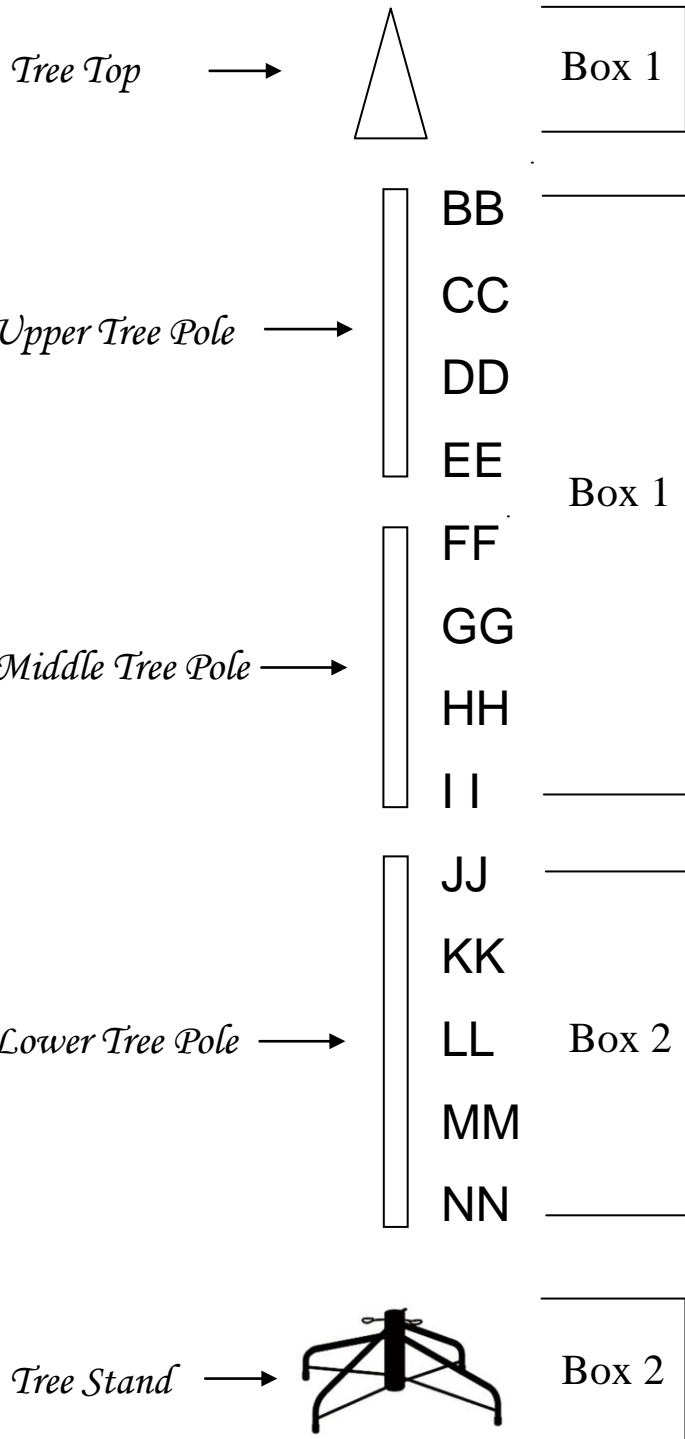

37778

8 FEET (240cm) FROSTED SILVER TREE

TOTAL 2 INNER BOXES

Box 1

- 1 - *Tree Top*
- 6 - **BB** *Branches*
- 6 - **CC** *Branches*
- 6 - **DD** *Branches*
- 6 - **EE** *Branches*
- 6 - **FF** *Branches*
- 6 - **GG** *Branches*
- 6 - **HH** *Branches*
- 6 - **II** *Branches*

Box 2

- 6 - **JJ** *Branches*
- 6 - **KK** *Branches*
- 6 - **LL** *Branches*
- 6 - **MM** *Branches*
- 6 - **NN** *Branches*
- 3 - *Tree Poles*
- 1 - *Tree Stand*

TREE CONSTRUCTION SKETCH

This tree can be converted to an alternative

6.5 FEET (195cm) FROSTED SILVER TREE

TREE PARTS REQUIRED

- 1 - *Tree Top*
- 6 - **BB** *Branches*
- 6 - **CC** *Branches*
- 6 - **DD** *Branches*
- 6 - **EE** *Branches*
- 6 - **FF** *Branches*
- 6 - **GG** *Branches*
- 6 - **HH** *Branches*
- 6 - **II** *Branches*
- 6 - **JJ** *Branches*
- 2 - *Tree Poles*
- 1 - *Tree Stand*

TREE CONSTRUCTION SKETCH