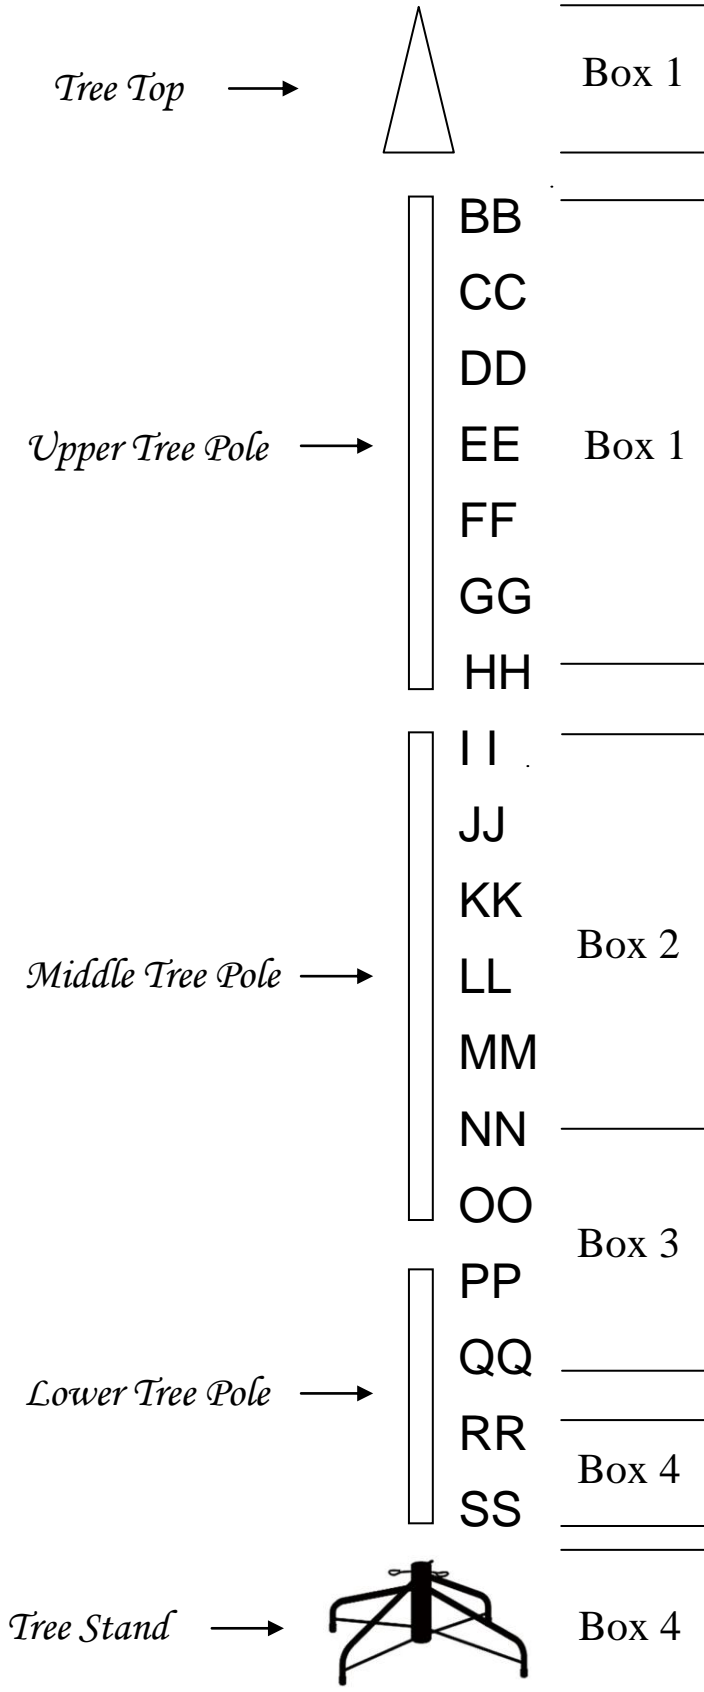

35919

9 FEET (270cm) SMOKY MOUNTAIN TREE

TOTAL 4 INNER BOXES

Box 1

- 1 - Tree Top
- 3 - Tree Poles
- 6 - B B Branches
- 6 - C C Branches
- 6 - D D Branches
- 6 - E E Branches
- 6 - F F Branches
- 6 - G G Branches
- 6 - H H Branches

Box 2

- 6 - I I Branches
- 6 - J J Branches
- 6 - K K Branches
- 6 - L L Branches
- 6 - M M Branches
- 2 - N N Branches

Box 3

- 4 - N N Branches
- 6 - O O Branches
- 6 - P P Branches
- 6 - Q Q Branches

Box 4

- 6 - R R Branches
- 6 - S S Branches
- 1 - Tree Stand

TREE CONSTRUCTION SKETCH

This tree can be converted to an alternative

7 FEET (210cm) SMOKY MOUNTAIN TREE

TREE PARTS REQUIRED

- 1 – *Tree Top*
- 2 – *Tree Poles*
- 6 – **BB** *Branches*
- 6 – **CC** *Branches*
- 6 – **DD** *Branches*
- 6 – **EE** *Branches*
- 6 – **FF** *Branches*
- 6 – **GG** *Branches*
- 6 – **HH** *Branches*
- 6 – **II** *Branches*
- 6 – **JJ** *Branches*
- 6 – **KK** *Branches*
- 6 – **LL** *Branches*
- 1 – *Tree Stand*

TREE CONSTRUCTION SKETCH