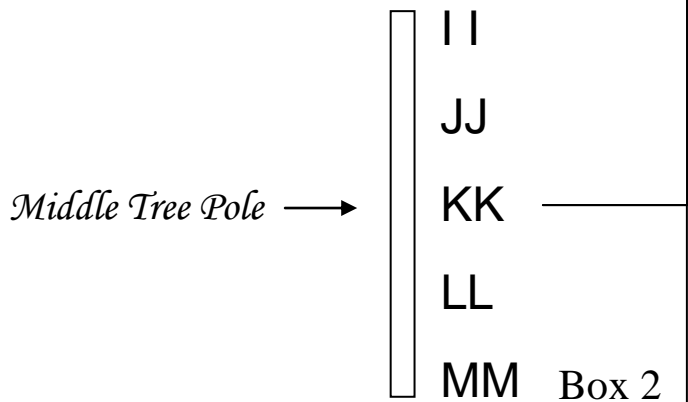

35917

7.5 FEET (225cm) SMOKY MOUNTAIN HOOK TREE

TOTAL 2 INNER BOXES

Box 1

- 1 - *Tree Top*
- 6 - **BB** *Branches*
- 6 - **CC** *Branches*
- 6 - **DD** *Branches*
- 6 - **EE** *Branches*
- 6 - **FF** *Branches*
- 6 - **GG** *Branches*
- 6 - **HH** *Branches*
- 6 - **II** *Branches*
- 6 - **JJ** *Branches*
- 3 - **KK** *Branches*

Box 2

- 3 - **KK** *Branches*
- 6 - **LL** *Branches*
- 6 - **MM** *Branches*
- 6 - **NN** *Branches*
- 6 - **OO** *Branches*
- 3 - *Tree Poles*
- 1 - *Tree Stand*

TREE CONSTRUCTION SKETCH

This tree can be converted to an alternative

6 FEET (180cm) SMOKY MOUNTAIN HOOK TREE

TREE PARTS REQUIRED

- 1 - *Tree Top*
- 6 - **BB** *Branches*
- 6 - **CC** *Branches*
- 6 - **DD** *Branches*
- 6 - **EE** *Branches*
- 6 - **FF** *Branches*
- 6 - **GG** *Branches*
- 6 - **HH** *Branches*
- 6 - **II** *Branches*
- 6 - **JJ** *Branches*
- 2 - *Tree Poles*
- 1 - *Tree Stand*