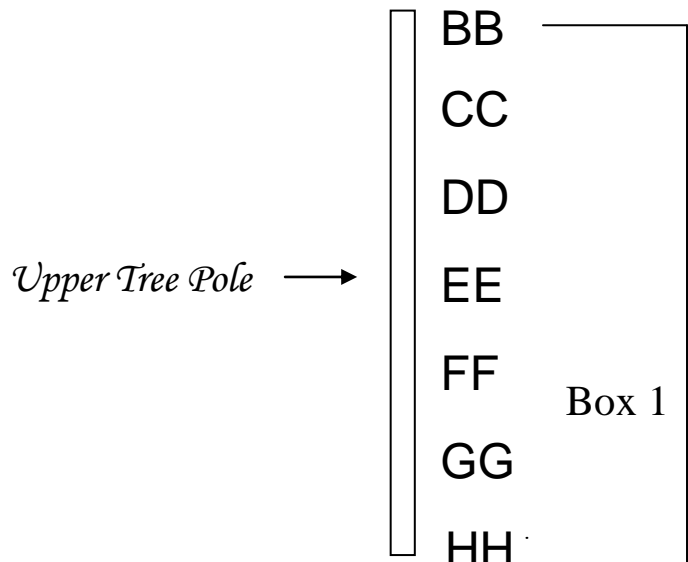

35917

7.5 FEET (225cm) SMOKY MOUNTAIN HOOK TREE

TOTAL 2 INNER BOXES

Box 1

- 1 - *Tree Top*
- 6 - **BB** *Branches*
- 6 - **CC** *Branches*
- 6 - **DD** *Branches*
- 6 - **EE** *Branches*
- 6 - **FF** *Branches*
- 6 - **GG** *Branches*
- 6 - **HH** *Branches*
- 6 - **II** *Branches*
- 6 - **JJ** *Branches*
- 3 - **KK** *Branches*

Box 2

- 3 - **KK** *Branches*
- 6 - **LL** *Branches*
- 6 - **MM** *Branches*
- 6 - **NN** *Branches*
- 6 - **OO** *Branches*
- 3 - *Tree Poles*
- 1 - *Tree Stand*

TREE CONSTRUCTION SKETCH

This tree can be converted to an alternative

6 FEET (180cm) SMOKY MOUNTAIN HOOK TREE

TREE PARTS REQUIRED

- 1 - *Tree Top*
- 6 - **BB** *Branches*
- 6 - **CC** *Branches*
- 6 - **DD** *Branches*
- 6 - **EE** *Branches*
- 6 - **FF** *Branches*
- 6 - **GG** *Branches*
- 6 - **HH** *Branches*
- 6 - **II** *Branches*
- 6 - **JJ** *Branches*
- 2 - *Tree Poles*
- 1 - *Tree Stand*