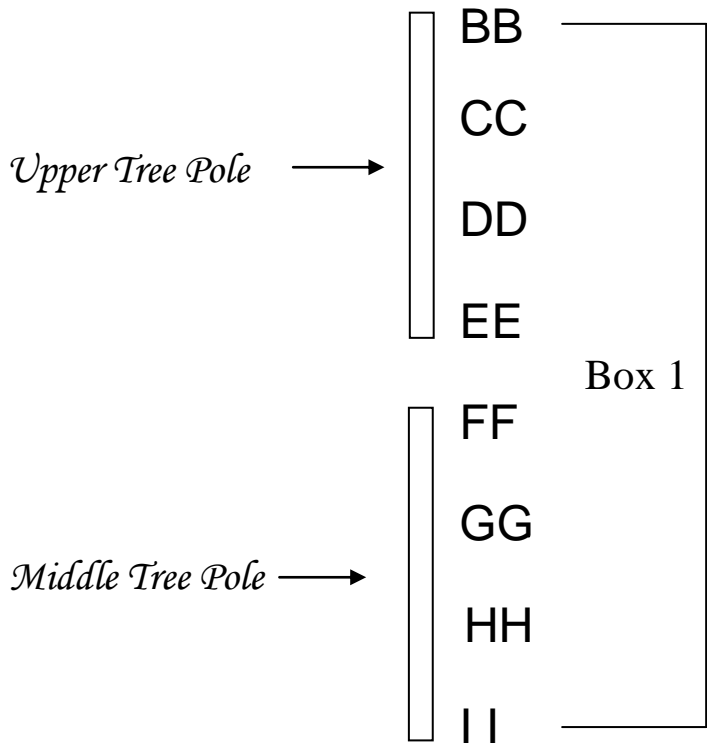

33539

9 FEET (270cm) BLACK FOREST TREE

TOTAL 2 INNER BOXES

Box 1

- 1 - *Tree Top*
- 6 - **B B** *Branches*
- 6 - **C C** *Branches*
- 6 - **D D** *Branches*
- 6 - **E E** *Branches*
- 6 - **F F** *Branches*
- 6 - **G G** *Branches*
- 6 - **H H** *Branches*
- 6 - **I I** *Branches*

Box 2

- 6 - **J J** *Branches*
- 6 - **K K** *Branches*
- 6 - **L L** *Branches*
- 6 - **M M** *Branches*
- 3 - *Tree Poles*
- 1 - *Tree Stand*

TREE CONSTRUCTION SKETCH

This tree can be converted to an alternative

6.5 FEET (195cm) BLACK FOREST TREE

TREE PARTS REQUIRED

- 1 - *Tree Top*
- 6 - **BB** *Branches*
- 6 - **CC** *Branches*
- 6 - **DD** *Branches*
- 6 - **EE** *Branches*
- 6 - **FF** *Branches*
- 6 - **GG** *Branches*
- 6 - **HH** *Branches*
- 6 - **II** *Branches*
- 2 - *Tree Poles*
- 1 - *Tree Stand*

TREE CONSTRUCTION SKETCH