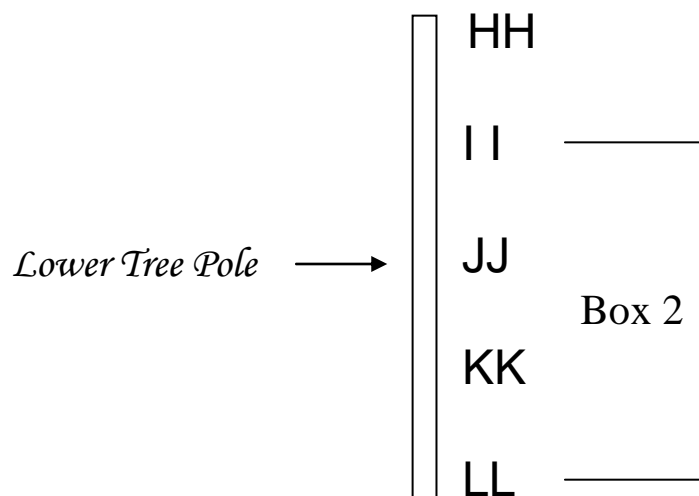

33125

6.5 FEET (195CM) ALPINE HOOK TREE

TOTAL 2 INNER BOXES

Box 1

- 1 - *Tree Top*
- 6 - **BB** *Branches*
- 6 - **CC** *Branches*
- 6 - **DD** *Branches*
- 6 - **EE** *Branches*
- 6 - **FF** *Branches*
- 6 - **GG** *Branches*
- 6 - **HH** *Branches*
- 3 - **II** *Branches*

Box 2

- 3 - **II** *Branches*
- 6 - **JJ** *Branches*
- 6 - **KK** *Branches*
- 6 - **LL** *Branches*
- 3 - *Tree Poles*
- 1 - *Tree Stand*

TREE CONSTRUCTION SKETCH

This tree can be converted to an alternative

5.5 FEET (165CM) ALPINE HOOK TREE

TREE PARTS REQUIRED

- 1 – *Tree Top*
- 6 – **BB** *Branches*
- 6 – **CC** *Branches*
- 6 – **DD** *Branches*
- 6 – **EE** *Branches*
- 6 – **FF** *Branches*
- 6 – **GG** *Branches*
- 6 – **HH** *Branches*
- 6 – **II** *Branches*
- 2 – *Tree Poles*
- 1 – *Tree Stand*