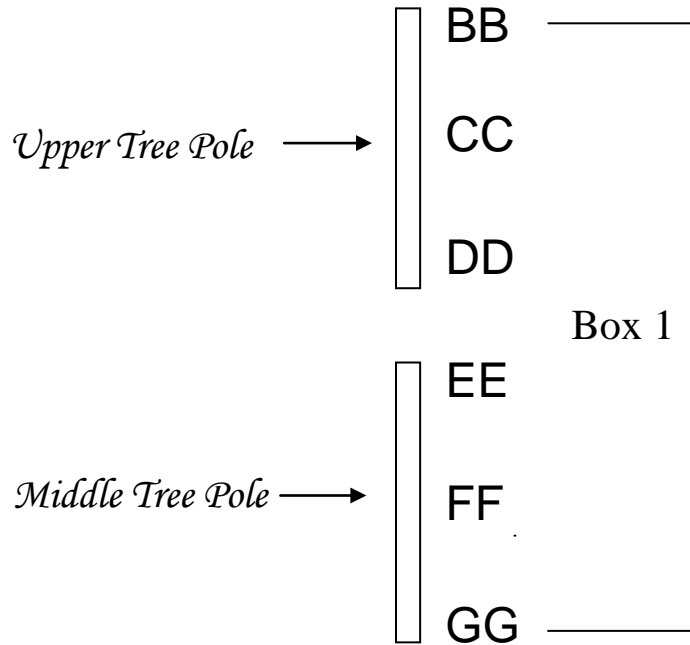

20517

7 FEET (210cm) BLUE GLITTERED TREE

TOTAL 2 INNER BOXES

Box 1

- 1 - *Tree Top*
- 6 - **BB** *Branches*
- 6 - **CC** *Branches*
- 6 - **DD** *Branches*
- 6 - **EE** *Branches*
- 6 - **FF** *Branches*
- 3 - **GG** *Branches*

Box 2

- 3 - **GG** *Branches*
- 6 - **HH** *Branches*
- 6 - **II** *Branches*
- 6 - **JJ** *Branches*
- 6 - **KK** *Branches*
- 3 - *Tree Poles*
- 1 - *Tree Stand*

TREE CONSTRUCTION SKETCH

This tree can be converted to an alternative

5.5 FEET (165cm) BLUE GLITTERED TREE

TREE PARTS REQUIRED

- 1 – *Tree Top*
- 6 – **BB** *Branches*
- 6 – **CC** *Branches*
- 6 – **DD** *Branches*
- 6 – **EE** *Branches*
- 6 – **FF** *Branches*
- 6 – **GG** *Branches*
- 6 – **HH** *Branches*
- 2 – *Tree Poles*
- 1 – *Tree Stand*