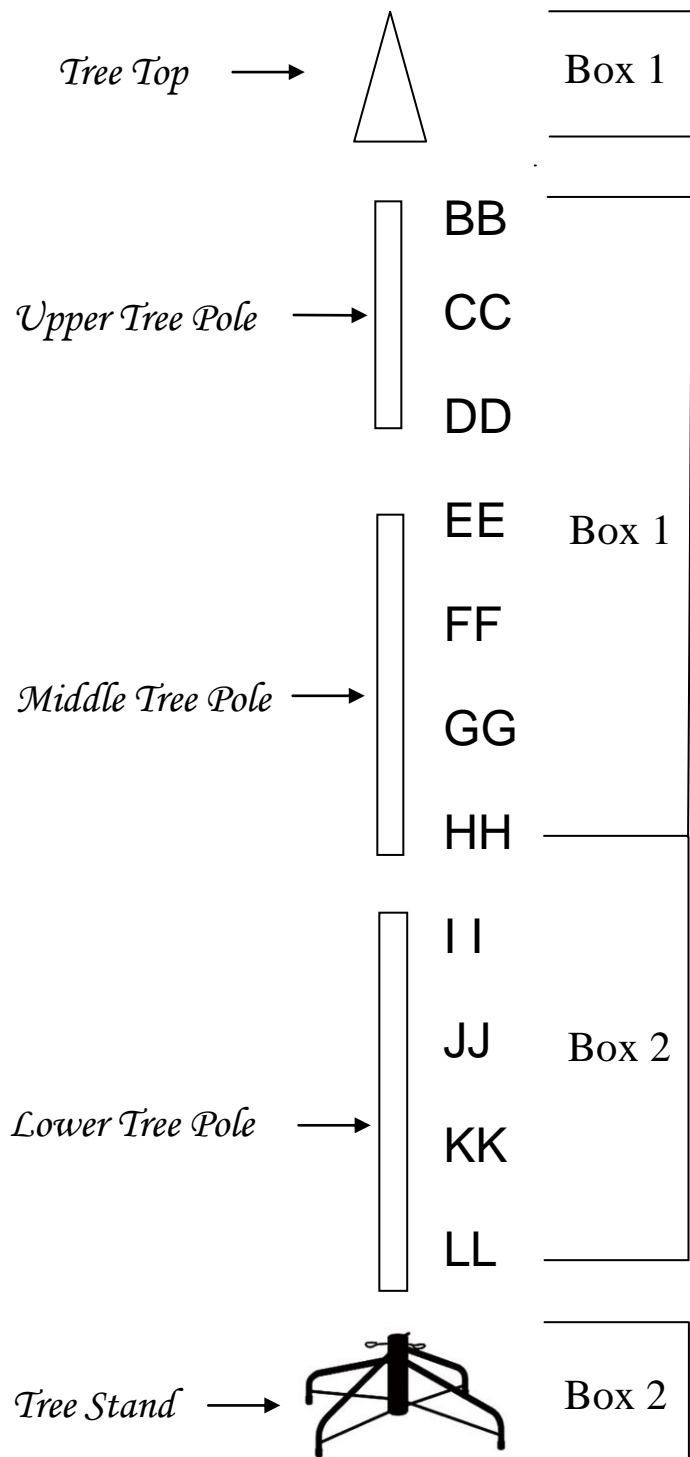

12602

6.5 FEET (195cm) TEXAS BLUE HOOK TREE

TOTAL 2 INNER BOXES

Box 1

- 1 - *Tree Top*
- 6 - **BB** *Branches*
- 6 - **CC** *Branches*
- 6 - **DD** *Branches*
- 6 - **EE** *Branches*
- 6 - **FF** *Branches*
- 6 - **GG** *Branches*
- 3 - **HH** *Branches*

Box 2

- 3 - **HH** *Branches*
- 6 - **II** *Branches*
- 6 - **JJ** *Branches*
- 6 - **KK** *Branches*
- 6 - **LL** *Branches*
- 3 - *Tree Poles*
- 1 - *Tree Stand*

TREE CONSTRUCTION SKETCH

This tree can be converted to an alternative

5 FEET (150cm) TEXAS BLUE HOOK TREE

TREE PARTS REQUIRED

- 1 - *Tree Top*
- 6 - **BB** *Branches*
- 6 - **CC** *Branches*
- 6 - **DD** *Branches*
- 6 - **EE** *Branches*
- 6 - **FF** *Branches*
- 6 - **GG** *Branches*
- 6 - **HH** *Branches*
- 2 - *Tree Poles*
- 1 - *Tree Stand*

TREE CONSTRUCTION SKETCH